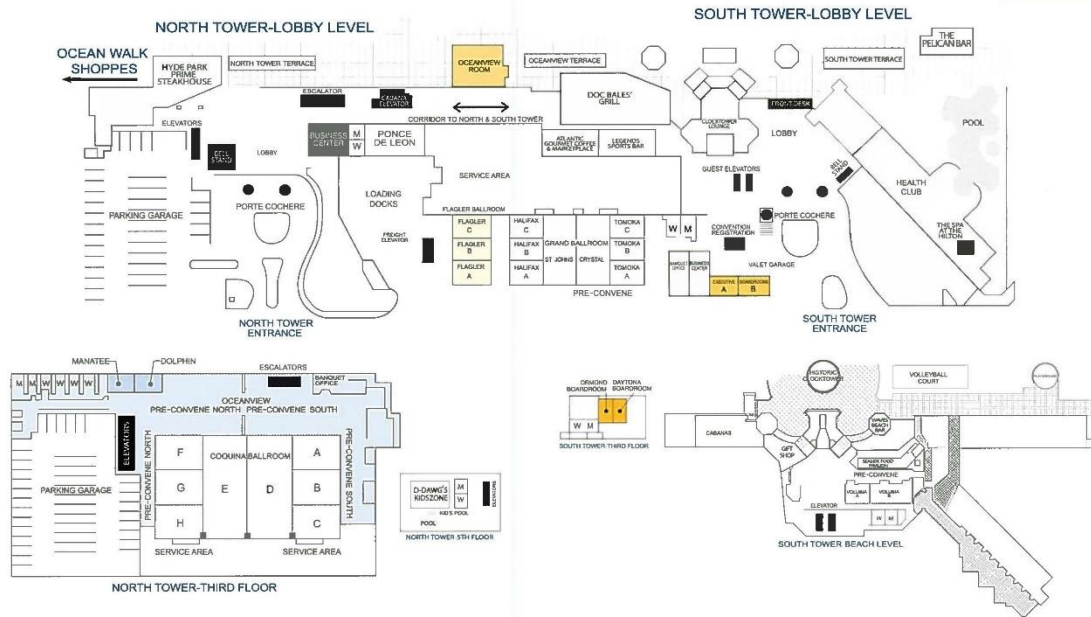

MEETING SPACE DIAGRAMS

DAYTONA BEACH RESORT/
OCEAN WALK VILLAGE

NOTES

Workshops 2:30 – 3:30PM

A1__ Developing a Faith-Based Community Organizing Coalition	Coquina C
A2__ A Native Perspective on American History	Coquina B
A3__ An Inclusive Church: Just? What is That?	Coquina A
A4__ Wondering about the Church in a Time of Cultural Shift	Coquina F
A5__ Social Media Basics and Beyond	Coquina G
A6__ Living Out Our Baptismal Promises In the Second Half of Life	Oceanview (See top of diagram)
A7__ Is God Calling You to Ministry?	Volusia A (See Diagram upper right)
Meeting of ELCA Churchwide Voting Members	Dolphin

Workshops 4:00 – 5:00PM

B1__ Eco-Justice and Your Congregation	Coquina B
B2__ Peacemaking and Justice: Jesus' Way of Nonviolence	Coquina F
B3__ Immigration Law	Coquina A
B4__ Why Intergenerational?	Coquina C
B5__ Observing Reformation500	Coquina G
B6__ Florida-Bahamas Synod Budget Forum	Dolphin (Across from ballroom)
B7__ Called Forward Together in Christ	Volusia A (Diagram Upper Right)